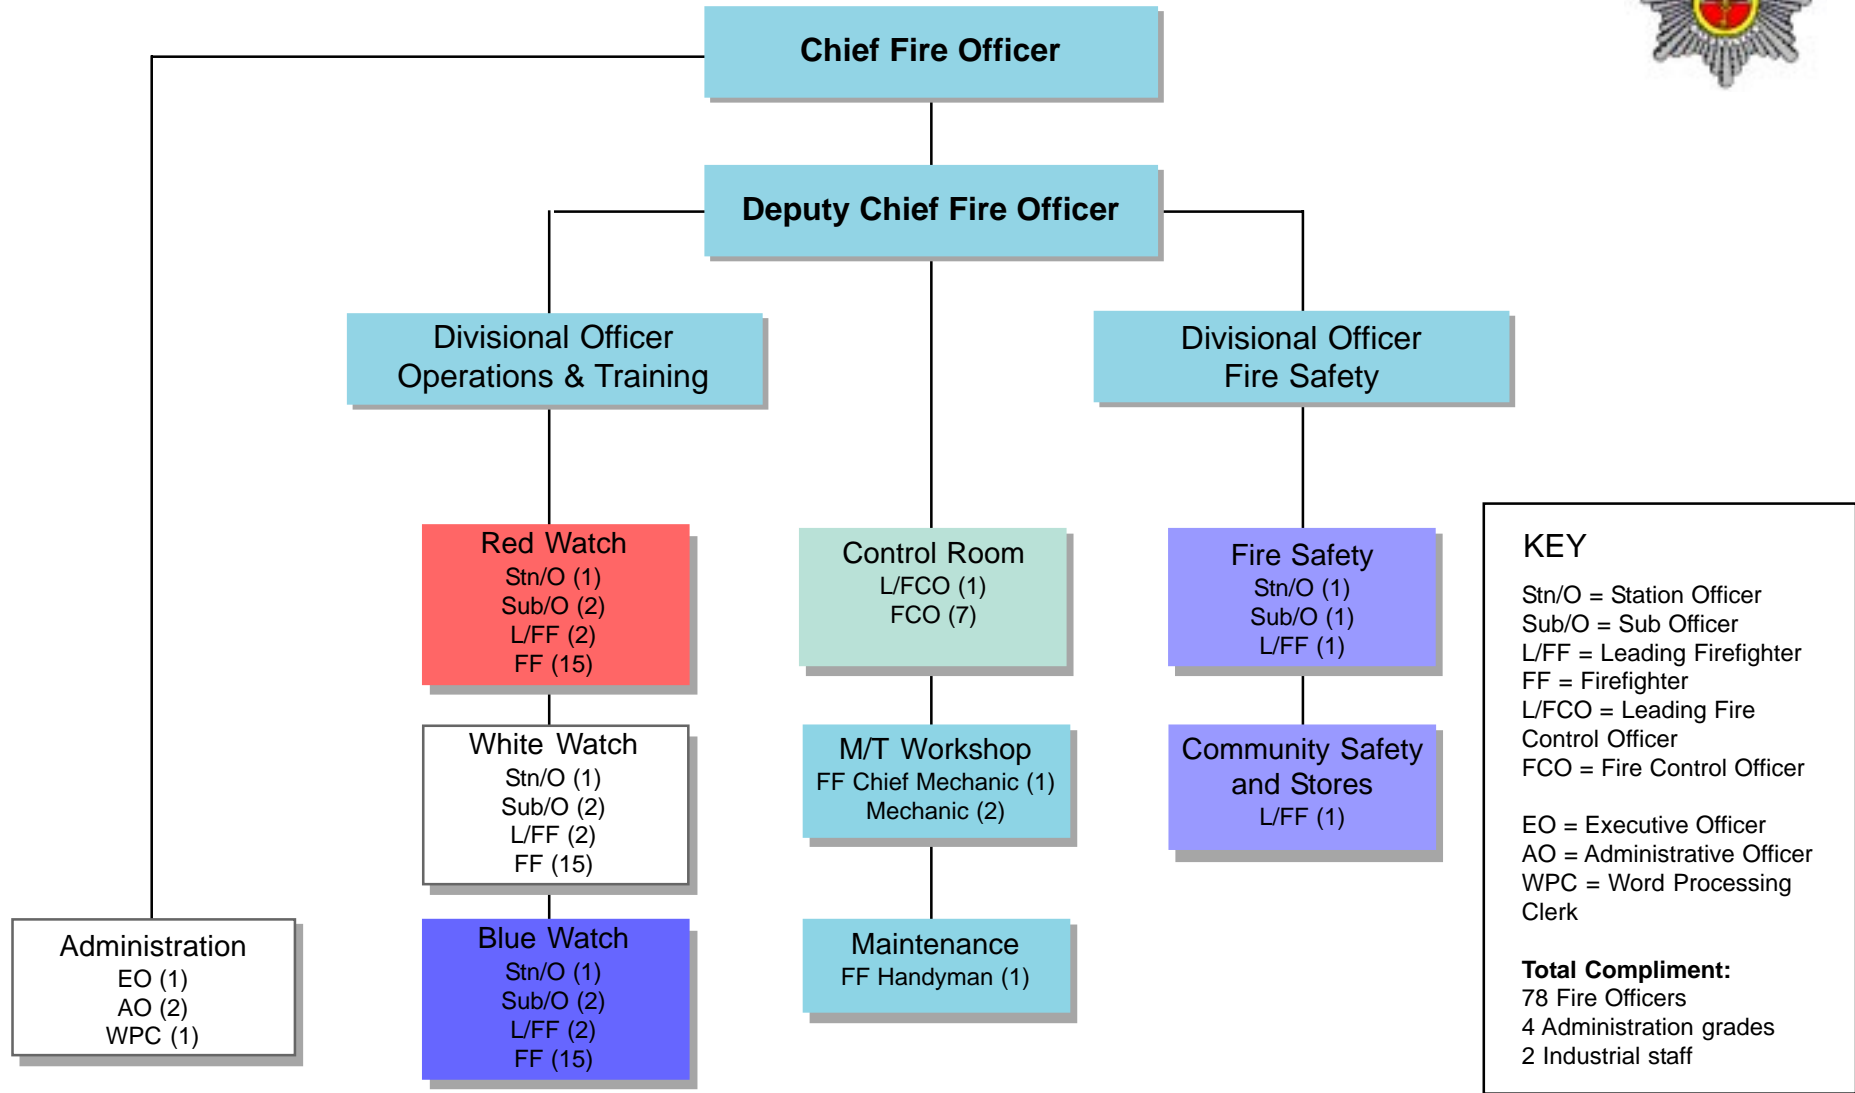

CITY FIRE BRIGADE - GIBRALTAR

KEY

Stn/O = Station Officer
 Sub/O = Sub Officer
 L/FF = Leading Firefighter
 FF = Firefighter
 L/FCO = Leading Fire Control Officer
 FCO = Fire Control Officer

EO = Executive Officer
 AO = Administrative Officer
 WPC = Word Processing Clerk

Total Complement:
 78 Fire Officers
 4 Administration grades
 2 Industrial staff